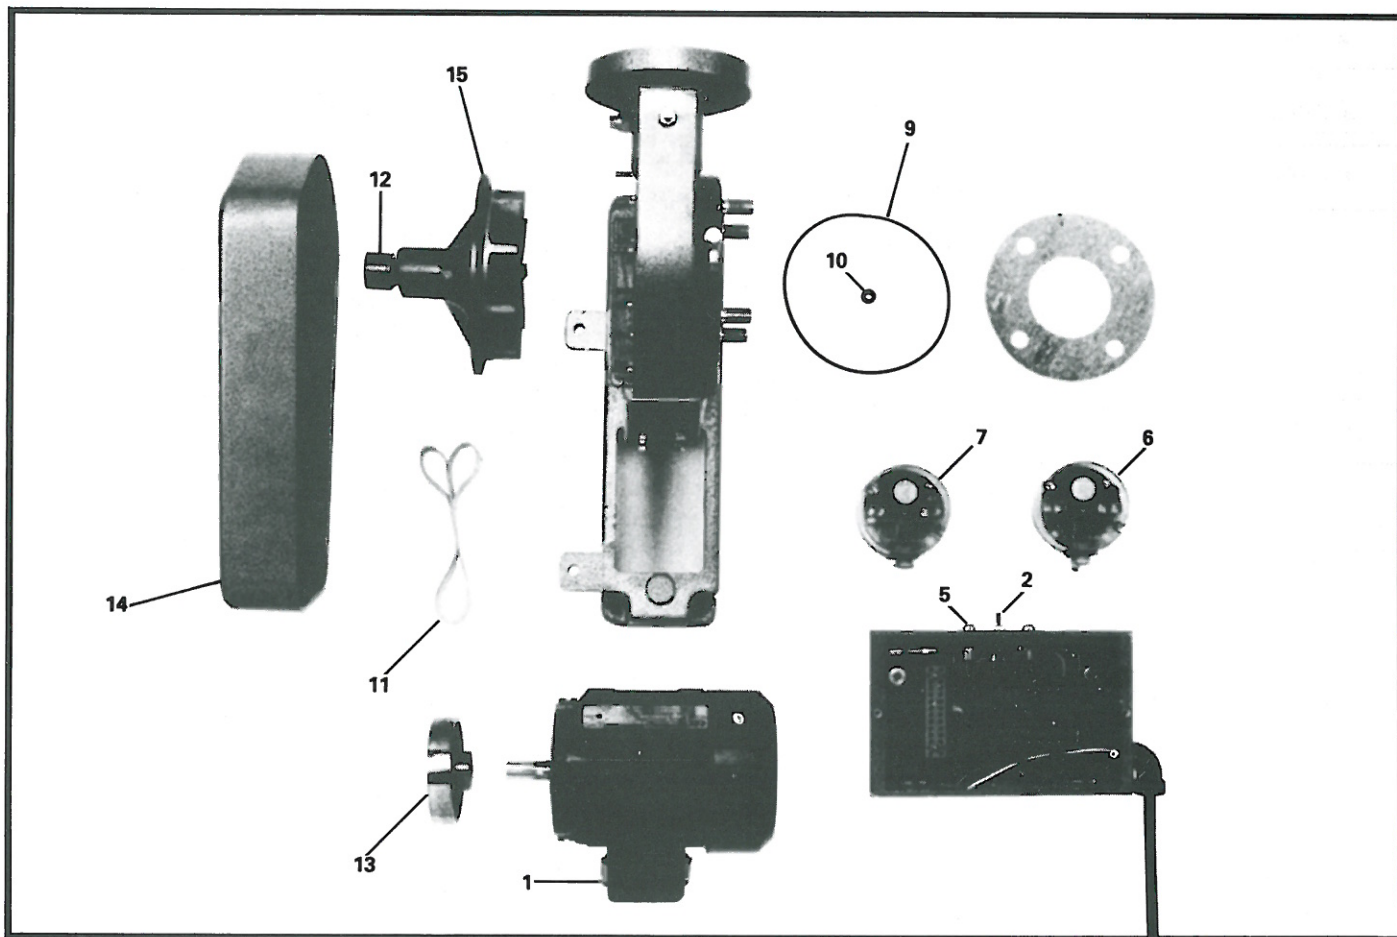

# parts list to suit Nu-way gas booster

MODEL  
**GB3160**  
**GB3500**

## GB3160 BOOSTER

ITEM	CODE No.	DESCRIPTION
1a	A09-011W	Motor 1hp 2840rpm 380-440V 3ph 50HZ
1b	A09-016T	Motor 1hp 1ph
2	B01-042H	On/Off Switch
3	B02-049R	Fuse F129 5 amp
4	B02-126T	Fuse Holder F180
5	B04-001C	Neon Light Amber
6a	C50-038M	Pressure Switch LDK/10/R2
6b	C50-077L	Pressure Switch NB50
7a	C50-039N	Pressure Switch LDK/40

ITEM	CODE No.	DESCRIPTION
7b	C50-056P	Pressure Switch GW50
8	G05-026S	'V' Ring Seal
9	G05-027T	Casing 'O' Ring
10	G05-028C	'O' Ring Seal
11	G29-017X	Drive Belt
12	M18-003U	Pulley
13	Z18-007V	Motor Pulley
14	Z18-010T	Guard Cover
15	U90-991L	Bearing Assembly Complete

### GB3500 BOOSTER

ITEM	CODE No.	DESCRIPTION		ITEM	CODE No.	DESCRIPTION
1	A11-004R	Motor 1hp 2840rpm 380-440V		8	G05-026S	'V' Ring Seal
2	B01-042H	On/Off Switch		9	G05-027T	Casing 'O' Ring
3	B02-049R	Fuse F129 5 amp		10	G05-028C	'O' Ring Seal
4	B02-126T	Fuse Holder F180		11	G29-017X	Drive Belt
5	B04-001C	Neon Light Amber		12	M18-003U	Pulley
6a	C50-038M	Pressure Switch LDK/10/R2		13	Z18-007V	Motor Pulley
6b	C50-077L	Pressure Switch NB50		14	Z18-010T	Guard Cover
7a	C50-039N	Pressure Switch LDK/40		15	U90-991L	Bearing Assembly Complete
7b	C50-056P	Pressure Switch GW50				